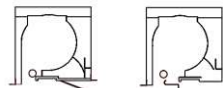

**delivery address** (if different)  
 company/Name \_\_\_\_\_  
 street \_\_\_\_\_  
 country \_\_\_\_\_  
 postcode, city \_\_\_\_\_

Request  Order

Measures of units			Box									Guide rails								
pos.	qty.	width	height	guide rail	box size		elongation		adapter profile		reinforce-	static console	box fastenings	box fastening	roller insect sc.	PVC	aluminium	end parts	diagonal cut	notch
		incl. guide rails	incl. box (mind distance to windowsill)	indented	depth	height	min. 60 mm	in mm	universal	other (specify window type)	ment iron (specify window type)									
		mm	mm		265, 305, 365 or spec. size	260	290													
		mm	mm																	
		mm	mm																	
		mm	mm																	
		mm	mm																	

Roller shutter curtain										Operation																
pos.	continuation	Panorama	Pan. Safe	P. Combi ST*	P. Combi RG*	Plus (incl. IS)	Alu-Mini ST	Alu-Mini RG	colour	*with Combi ST or Combi RG		end slat colour or other type	different outlet than standard	motor				radio motor				other controls	cable length 3, 5 or 10 m			
										height	low area of curtain (closed slats)			Becker	Elero	Somfy Hy.	Elero 868	Somfy io	Becker with radio receiv.	wall transm.	hand. transm.					
										mm	mm														m	
										mm	mm															m
										mm	mm															m
										mm	mm															m
										mm	mm															m

**Box version**

inside ac.  outs. ac.

sliding profile (outside ac.) ...  standard (PVC, white) or aluminium in colour \_\_\_\_\_  
 PVC angle outside (white) ....  standard (17 mm) or length (max. 115 mm) \_\_\_\_\_ mm  
 alu. angle outside (white) .. length (max. 65 mm) \_\_\_\_\_ mm  
 alu. end profile outside ....  0 mm  21 mm colour \_\_\_\_\_  
    additional alu. angle outside length (max. 65 mm) \_\_\_\_\_ mm  
 PVC angle inside (in.ac., white) ..  standard (17 mm) or length (max. 115 mm) \_\_\_\_\_ mm  
 alu. angle inside (in.ac.) .. length (max. 65 mm) \_\_\_\_\_ mm colour \_\_\_\_\_