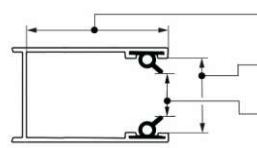

width of module incl. locks \_\_\_\_\_ mm

**Configuration**

- OR or  IR  
 outward roller or inward roller
- Plus (optional)  
 with integrated insect screen

height of module incl. connection slats \_\_\_\_\_ mm  
 (min. calculated height 500 mm)

**determination of type**

maker \_\_\_\_\_  
 type \_\_\_\_\_  
 seal \_\_\_\_\_

or **determination of measures** (exact information required)

groove depth \_\_\_\_\_ mm  
 groove width inside \_\_\_\_\_ mm (max. 15 mm with brush)  
 dist. betw. seal \_\_\_\_\_ mm (max. 11 mm with rubber)