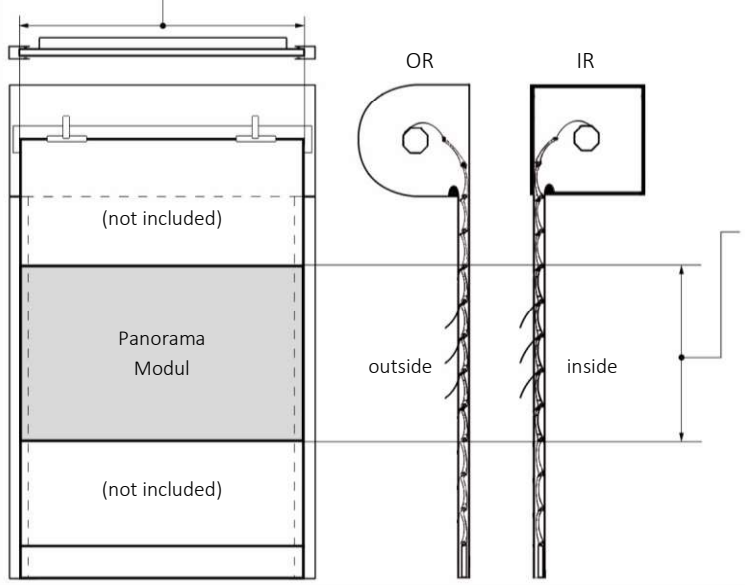

width of module incl. locks \_\_\_\_\_ mm

**Configuration**

- OR or  IR  
 outward roller or inward roller
- Plus (optional)  
 with integrated insect screen

height of module incl. connection slats \_\_\_\_\_ mm  
 (min. calculated height 500 mm)

**determination of type**

maker \_\_\_\_\_  
 type \_\_\_\_\_  
 seal \_\_\_\_\_

or **determination of measures** (exact information required)

groove depth \_\_\_\_\_ mm  
 groove width inside \_\_\_\_\_ mm (max. 15 mm with brush)  
 dist. betw. seal \_\_\_\_\_ mm (max. 11 mm with rubber)